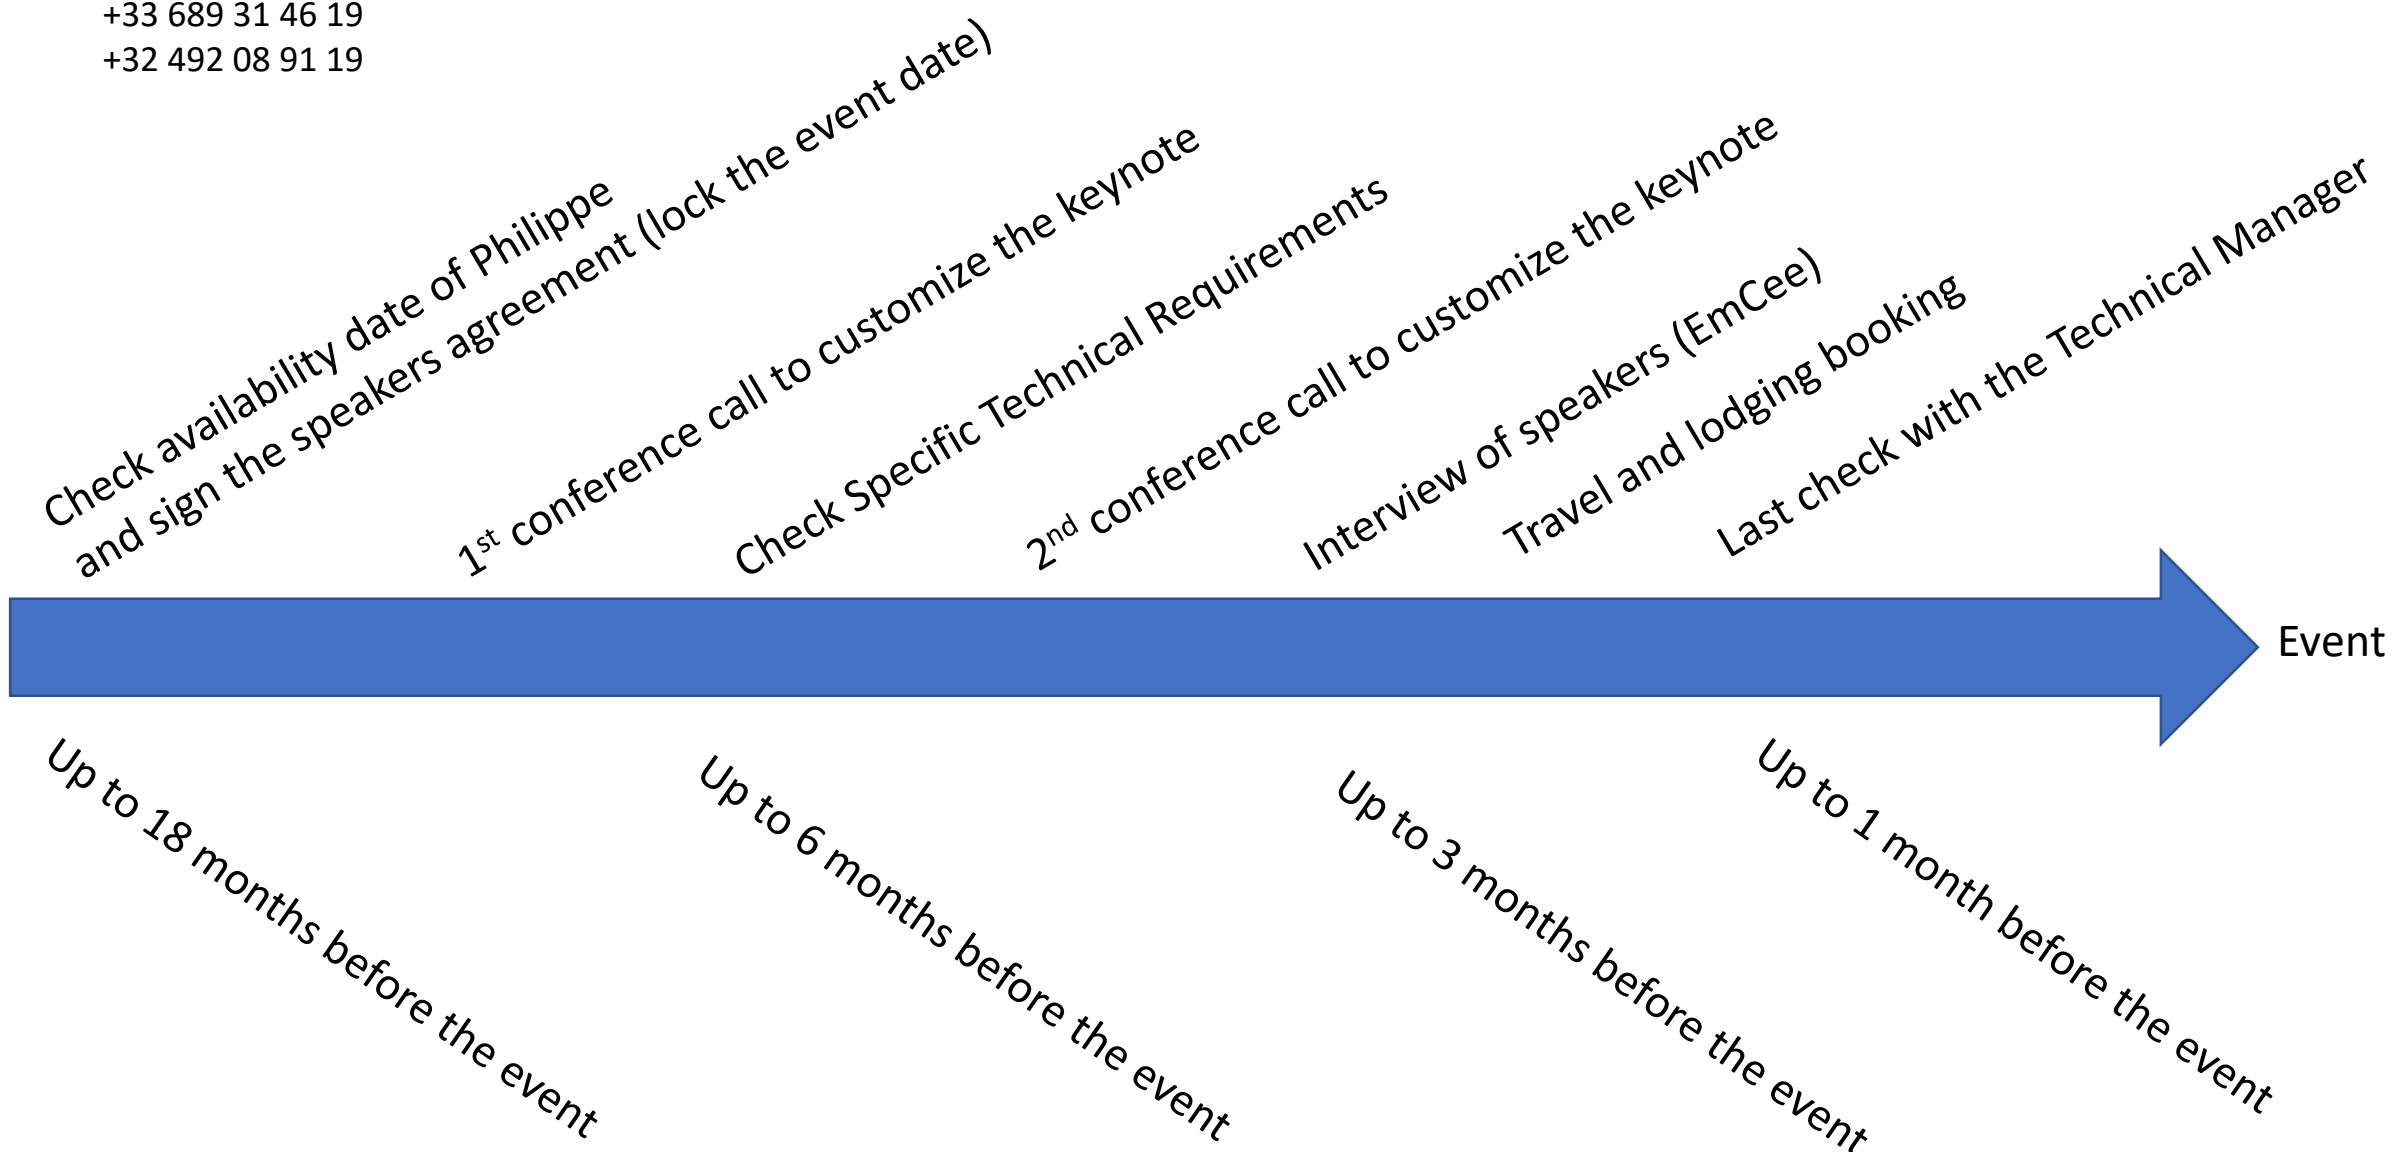

RECOMMENDED
TIMELINES FOR
SPEAKING
ENGAGEMENTS

Recommended timeline for events scheduled
up to 18 months in advance

Compressed timeline for last minute bookings
(schedule permitting)